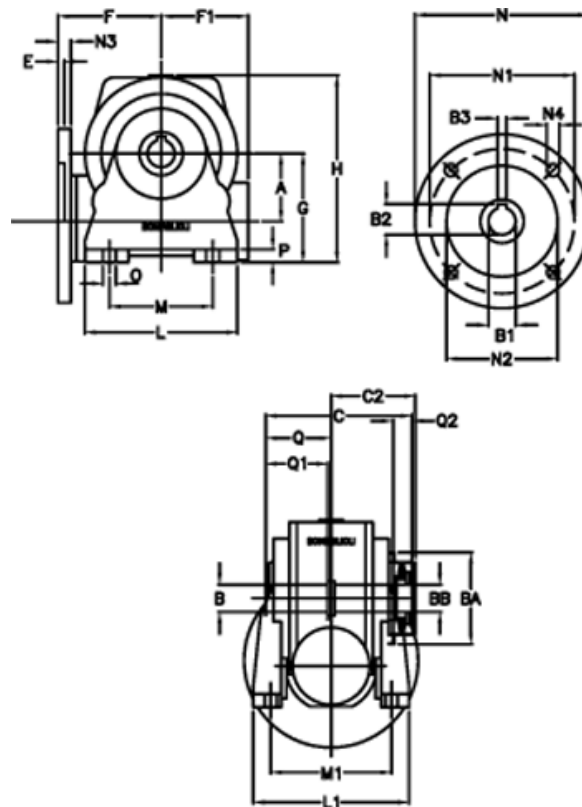

Article number: 390204907012236

Description: Worm Gear with Torque Limiter
VF 49-L2-N-70 P63B5

Measures

a = 49.50	C2 = 63,5	L1 = 124	O = 8.5
B = 25	Description = VF 49N-xx-63B5	m = 63	P = 12
B1 E7 = 11	E = 3.0	M1 = 98.5	Q = 51.0
B2 = 12.8	F = 70	N = 140	Q1 = 41
B3 H9 = 4	F1 = 63	N1 = 115	Q2 = 15
BA = 63	g = 82	N2 = 95	
BB H7 = 14	H = 138.0	N3 = 10.5	
C = 105	L = 110	N4 = 9,5	